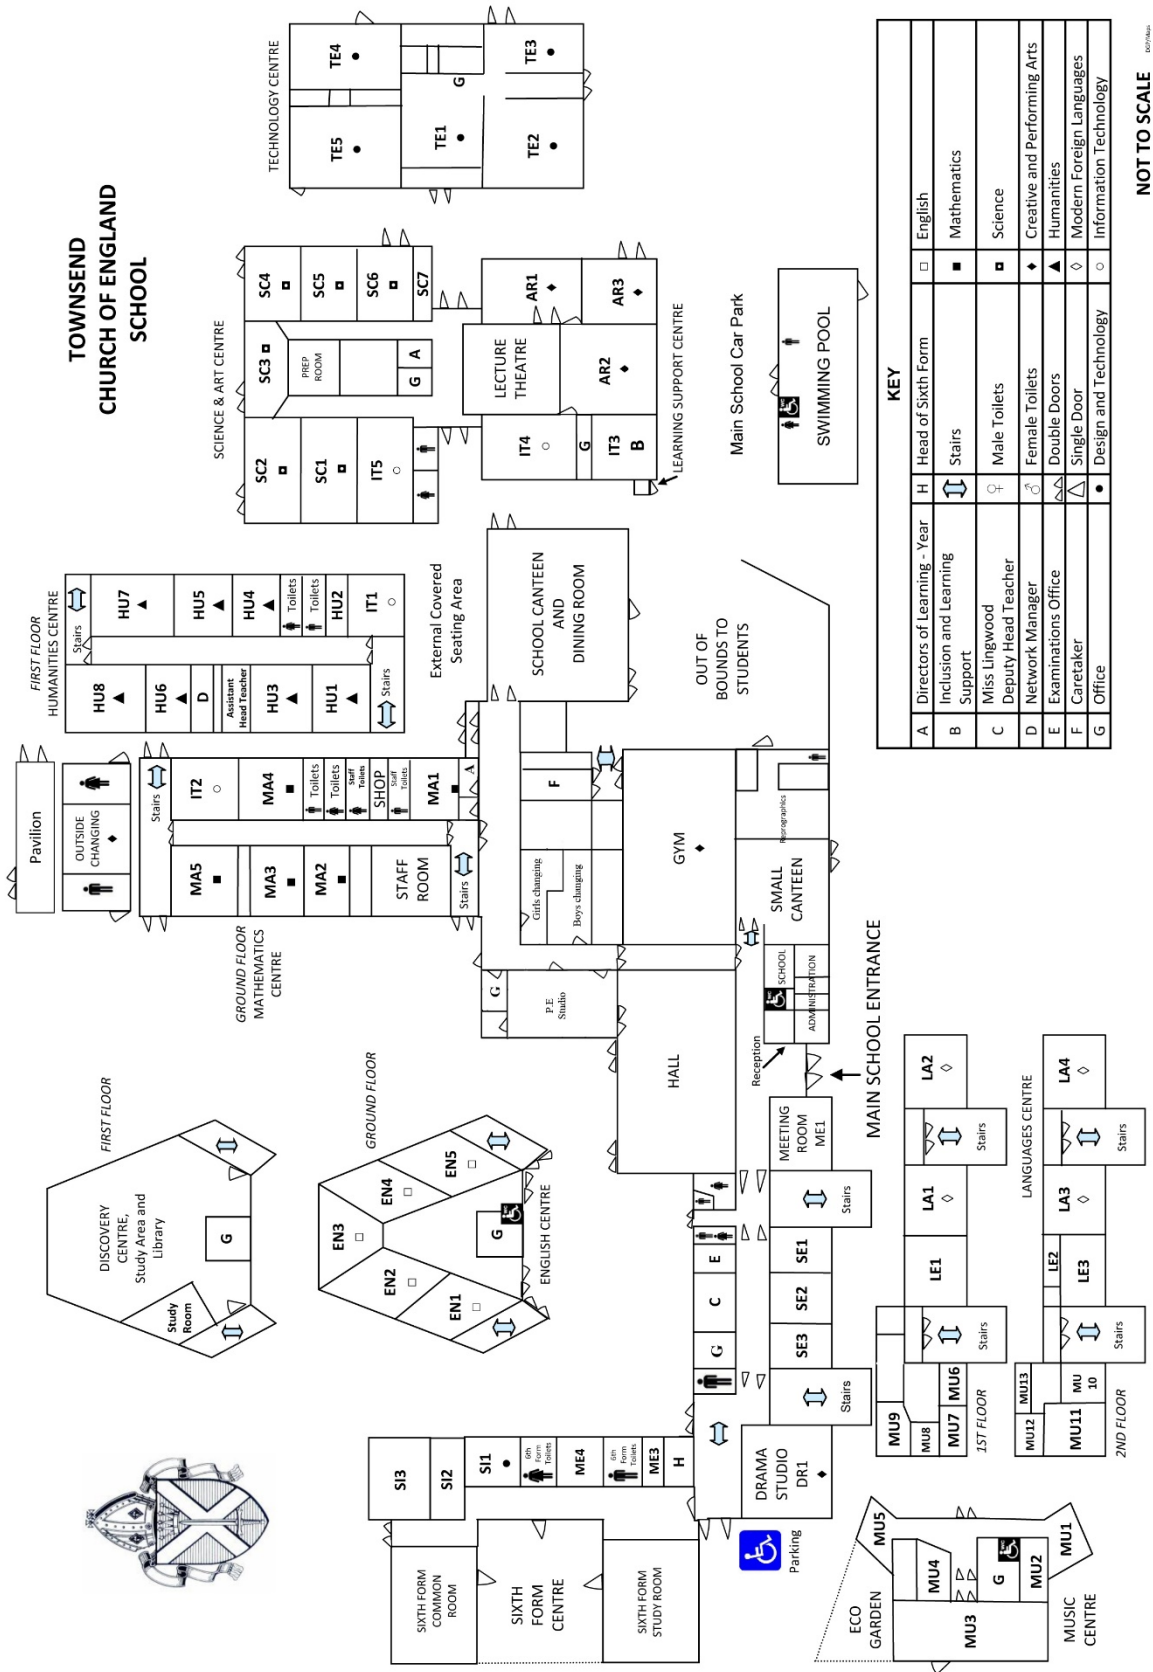

Getting around Townsend School

KEY

A	Directors of Learning - Year Support	H	Head of Sixth Form	English
B	Inclusion and Learning Support	↕	Stairs	Mathematics
C	Miss Lingwood Deputy Head Teacher	♀	Male Toilets	Science
D	Network Manager	♂	Female Toilets	Creative and Performing Arts
E	Examinations Office	↕↕	Double Doors	Humanities
F	Caretaker	◊	Single Door	Modern Foreign Languages
G	Office	•	Design and Technology	Information Technology

NOT TO SCALE